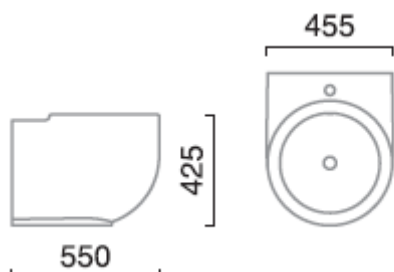

W|CA

sanindusa[®]
lifemoments

111340
lavatório 45
lavabo 45
45 wash basin

DESIGN PLUS