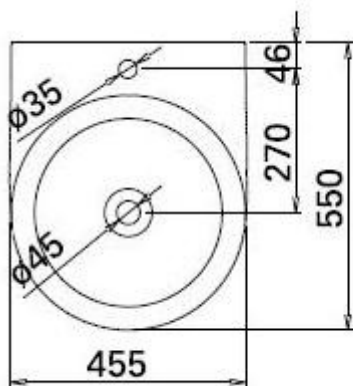

W|CA

sanindusa[®]
lifemoments

111340
lavatório 45
lavabo 45
45 wash basin

DESIGN PLUS