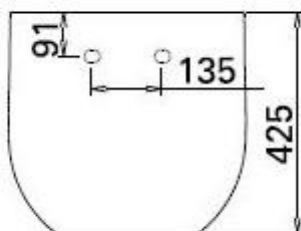

W|CA

sanindusa[®]
lifemoments

111340
lavatório 45
lavabo 45
45 wash basin

DESIGN PLUS