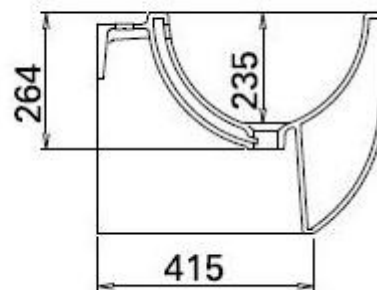

W|CA

sanindusa[®]
lifemoments

111340
lavatório 45
lavabo 45
45 wash basin

DESIGN PLUS